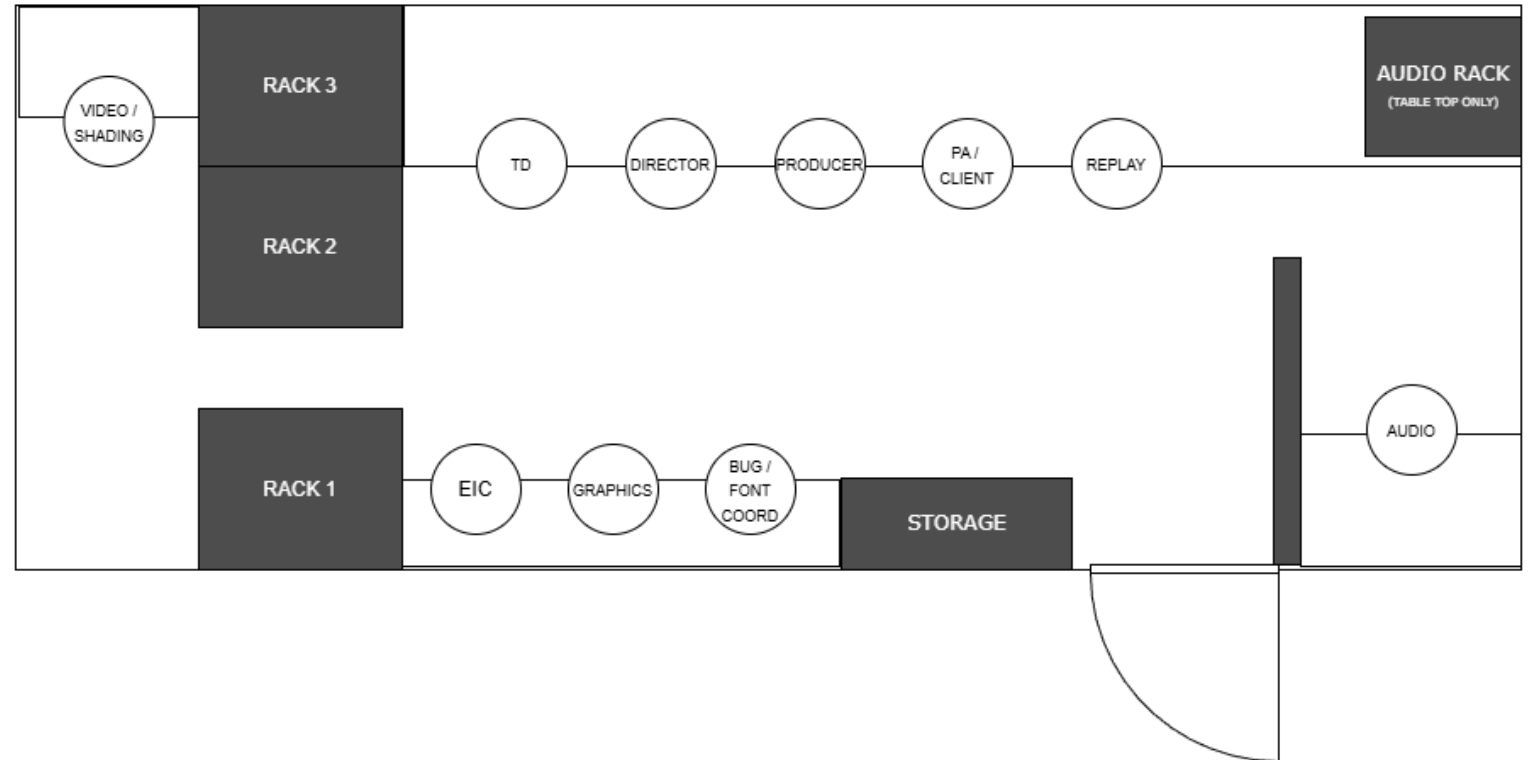

FS1 Mobile Unit

Not to scale