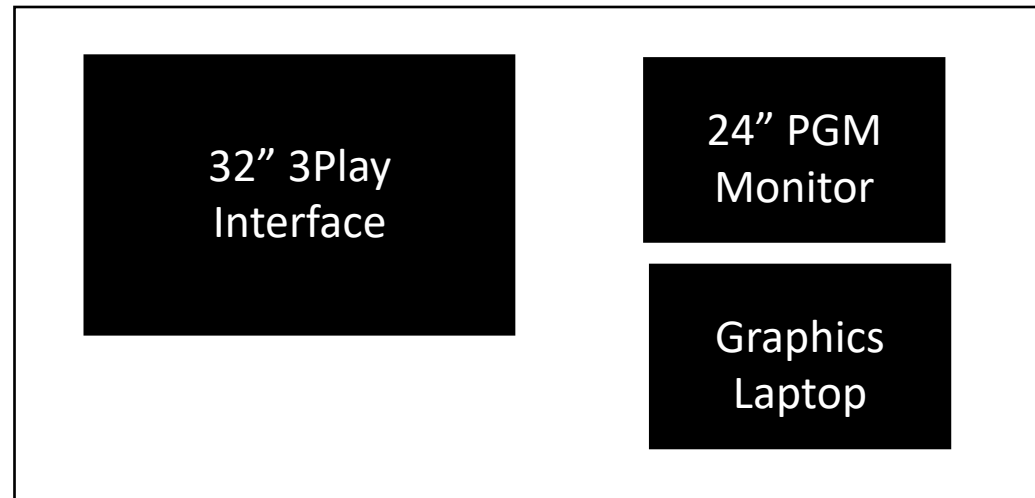

Mobile Production Unit - FLOODstream Two

Driver's Side Monitor Wall

Passenger Side Monitor Wall